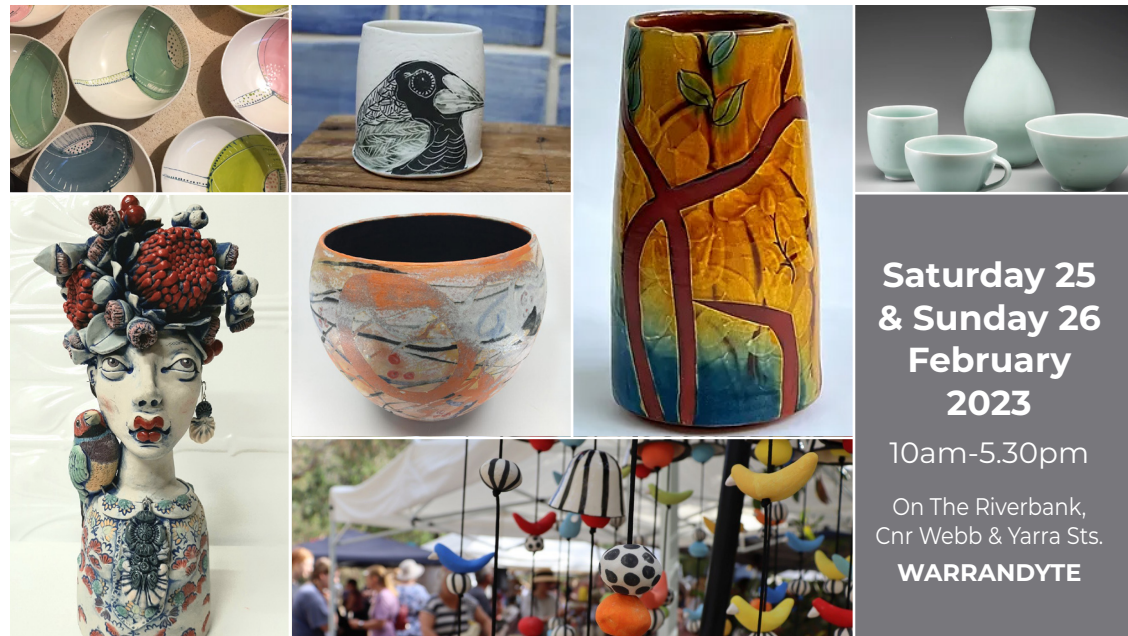

Site Map and Stands

POTTERY EXPO EDGE TO EDGE

**Saturday 25
& Sunday 26
February
2023**

10am-5.30pm

On The Riverbank,
Cnr Webb & Yarra Sts.

WARRANDYTE

SATURDAY

2-2.30pm
Official Opening (near main entrance)
Acknowledgement of Country
Warrandyte Community Bank
Representative
Awards Presentation: Lions Club
Warrandyte Riverside Market
Committee

MUSIC

10am - 12.00 Roving Musicians Black Cat Bone
2.30 - 4.30PM Music Stage Black Cat Bone

ARTIST PRESENTATIONS (main marquee)

10.30-11.30 Focus on Artists in Residence:
- Artist in Residence at Northcote Pottery
- Why undertake an Artist residency?
with Amy Kennedy
12 - 12.45pm Valley Potters Pop Up Exhibition
1 - 1.45pm Western Australian Potters Talk

Guest Artist Marquee:

Western Australian Potters Exhibition

Main Marquee:

Saturday – Artist Presentations and Clay Doctors

Sunday – The Expo Pottery Throw Down – presented by Northcote Pottery - Try the Wheel